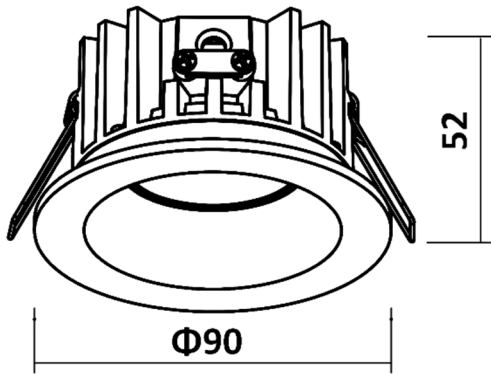

Features & Benefits:

- ✓ High Efficiency
- ✓ Anti Glare
- ✓ Dimmable
- ✓ Long Life >50,000 hrs
- ✓ Suitable for **indoor use**
- ✓ Available in 3000K, 3500K, 4000K & 5000K²
- ✓ 'Real' Feel – CRI90
- ✓ 'Easy Match' - 2SDCM²
- ✓ 'Quick Swap' Driver
- ✓ Reliable Light
- ✓ Quick & Easy Installation

Notes:

1. By Request. Please place an enquiry with our sales team.
2. 5000K versions are limited to 4SDCM.
3. Steady State Operation >10mins / Hot lumens.

Cutout	Height	Flange
76mm Ø	52mm	90mm Ø

	COLOUR	POWER³	BEAM	CRI	CCT	LED³OUTPUT
Standard	White	10.7W	60°	90+	3000K	1024

Special requests subject to MOQ & Lead Time

COLOUR	BEAM	CRI	CCT	LED³OUTPUT
Black			3500K	1057
Silver	30°	97+	4000K	1097
Powder Coat		80+	5000K	1114